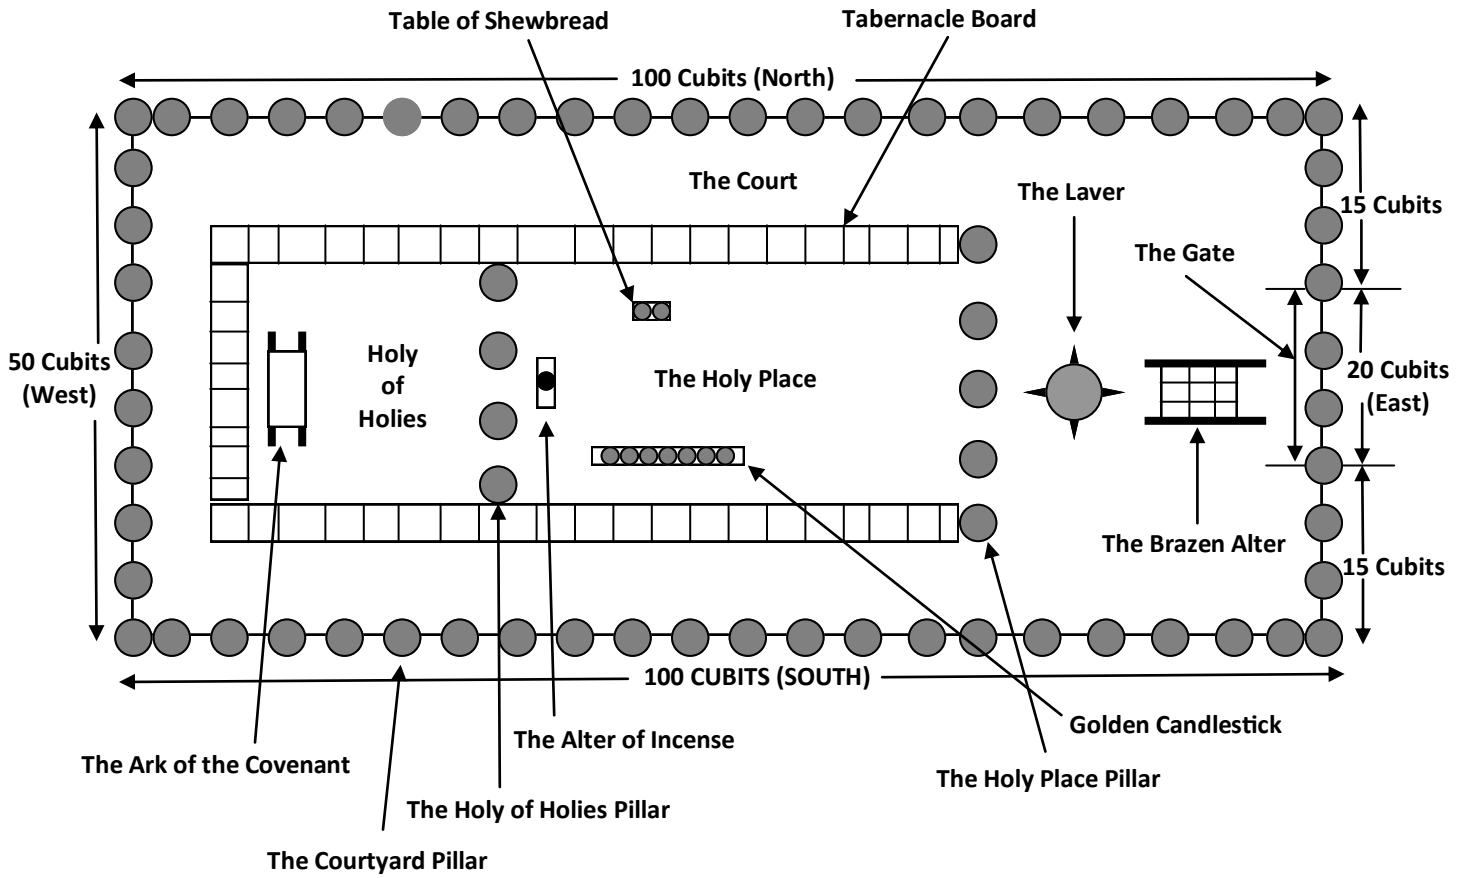

# The Tabernacle of the Old Testament

## SIGNIFICANCE OF THE NUMBERS

- 3=COMPLETION
- 4=NEW CREATION
- 5=GRACE
- 6=MAN
- 7=SPIRITUAL PERFECTION
- 8=RESURRECTION
- 9=FINALITY OF JUDGMENT
- 10=ORDINAL PERFECTION
- 12=GOVERNMENTAL PERFECTION
- 20=EXPECTANCY

## SIGNIFICANCE OF THE MATERIAL

- SHITTUM WOOD=HUMANITY
- FINE TWISTED LINEN=PERFECT RIGHTEOUSNESS
- BLUE=HEAVENLY ORIGIN
- PURPLE=ROYALTY
- SCARLET=SACRIFICIAL MINISTRY
- SILVER=REDEMPTION
- GOLD=DEITY
- BRASS=JUDGEMENT